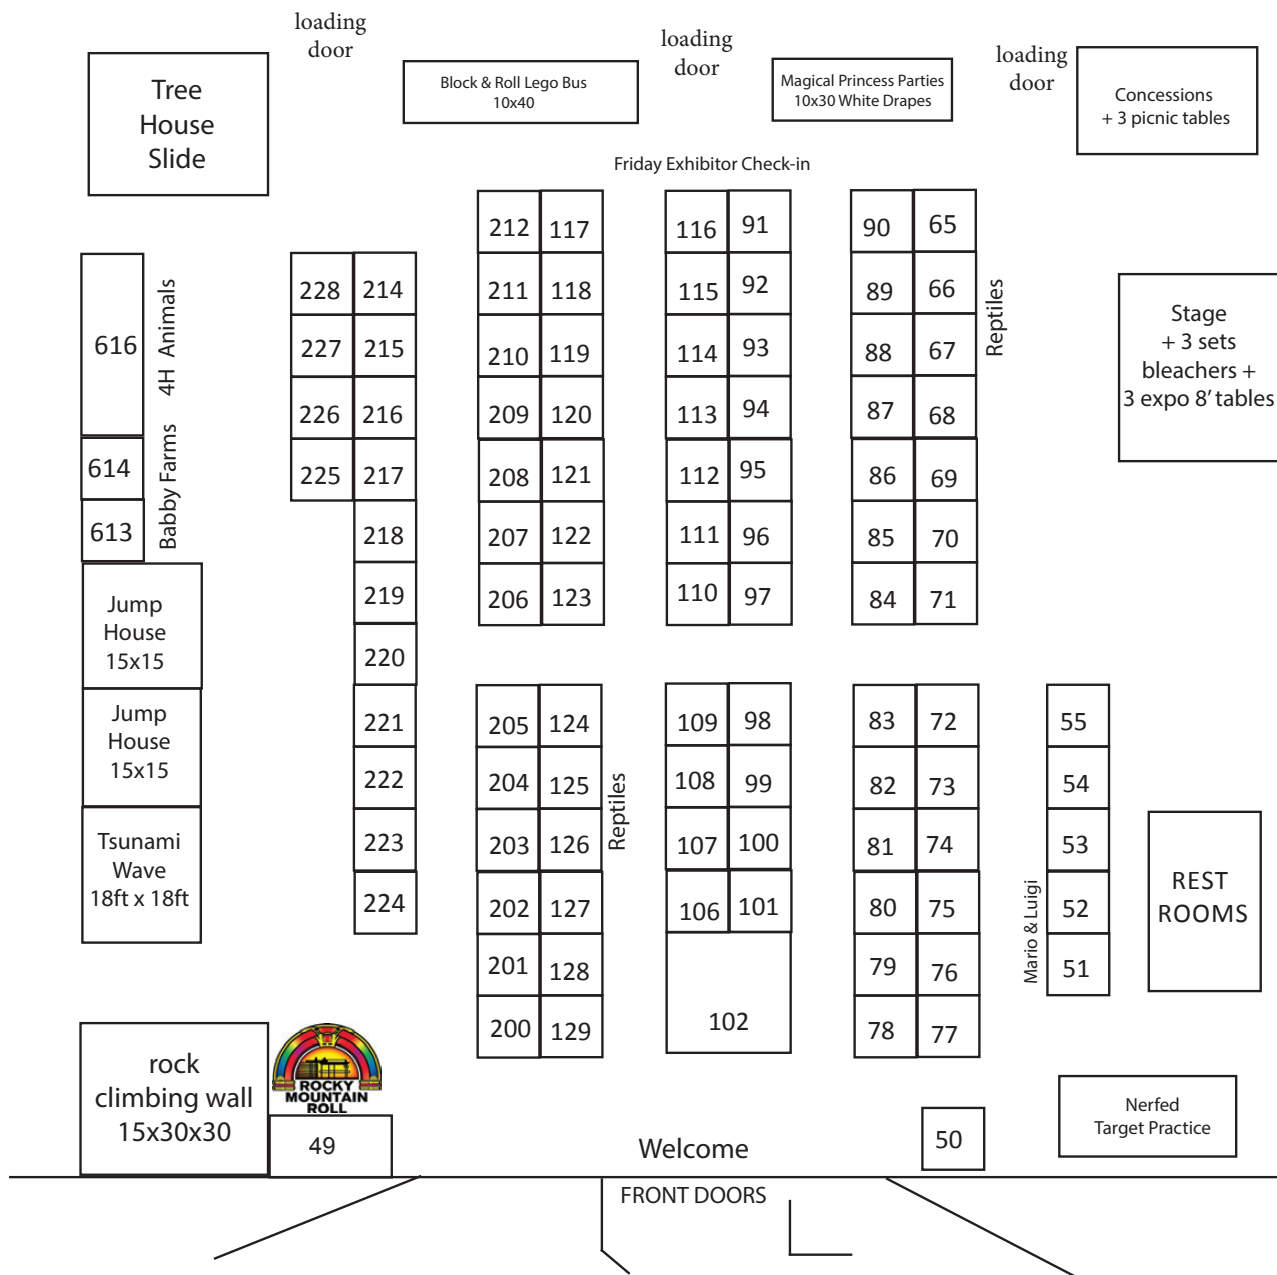

FLOOR MAP

SPONSORSHIP OPPORTUNITIES AVAILABLE

SATURDAY, NOVEMBER 8

Expo Idaho | 10am - 4pm

5610 Glenwood, Boise, ID 83714