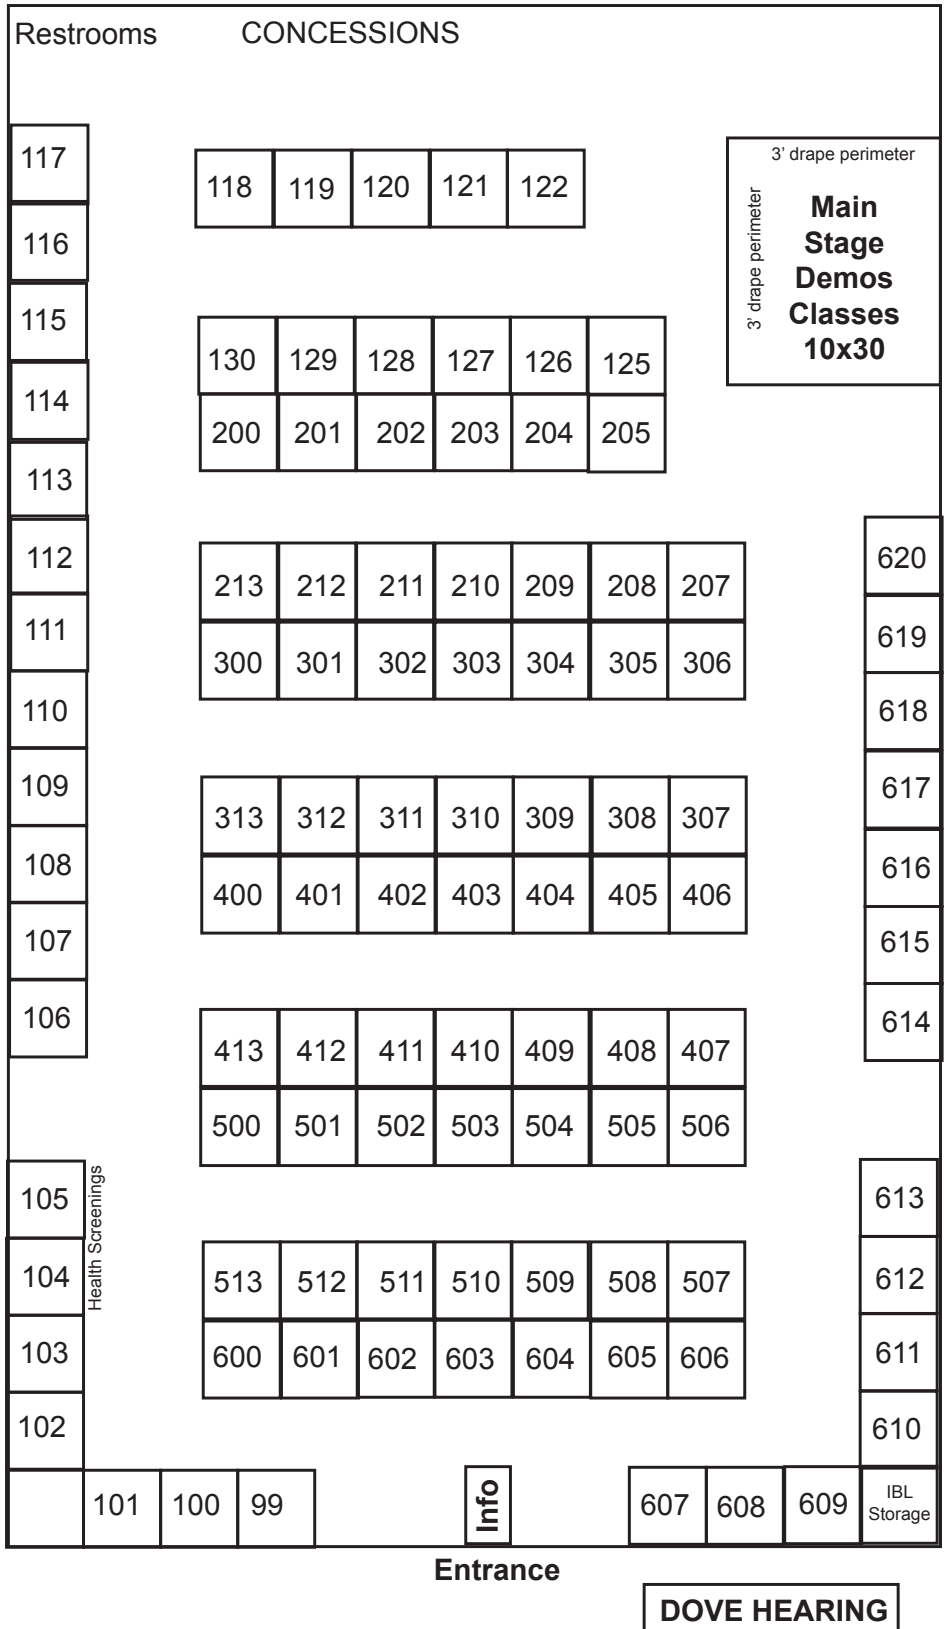

2025 Floor Map

OCTOBER 4
SAT | 10am - 4pm

Expo Idaho
5610 N Glenwood St
Garden City, ID 83714

Sponsorship Opportunities Available